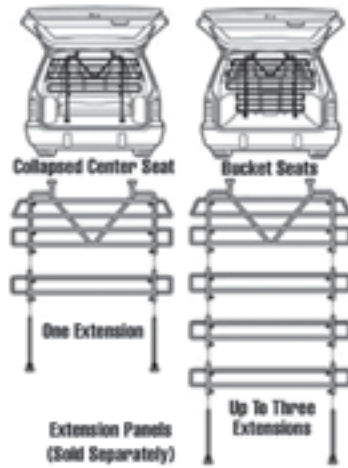

Precision Vehicle Barrier

- Protects car's interior.
- Minimize distractions while with pet.
- Confines pet to backseat, cargo area.
- Completely adjustable.
- Sides lock in place and stay secure.
- Durable, non-glare black coating.
- Extension panels allows for use in any vehicle.
- Quick and easy installation.

Item#	Description	Price
WB1562	Vehicle Barrier	$78.95
WB1563	Single Extension	$27.95