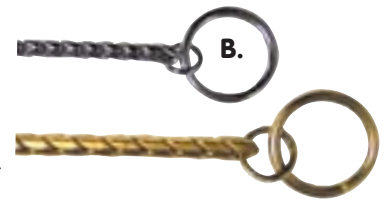

Item#	14"	16"	18"	20"	22"	24"
CC022	\$3.40	\$3.50	\$3.65	\$3.85	\$4.05	\$4.10

Heavy (3.0mm), 40 to 50lb. dog

Item#	18"	20"	22"	24"	26"	28"
CC023	\$4.20	\$4.50	\$4.75	\$5.00	\$5.40	\$5.65

Ex-Heavy (4.0mm), 50lb.+ dog

Item#	18"	20"	22"	24"	26"	28"	30"
CC024	\$6.20	\$6.65	\$7.10	\$7.45	\$7.90	\$8.35	\$8.80

Features top quality construction at an economical price. Heavy chrome plated welded links stand up to wear and corrosion. Available in 4 link sizes.

'Ring 5' Metal Show Choke Chains

B. Snake Link (Serpentine) Show Chokes

Popular choice for show dogs. Prevents damage to hair. Strong and elegant. Available in genuine 14 carat gold plate, or chrome plate finishes. NOT MEANT AS A TRAINING COLLAR. Two link sizes.

Available in: Fine (12-22" neck), Medium (14-26" neck)(please specify)

A. Jeweler's Link Show Chokes

Ultra fine show chokes. Traditional style, short link chain. NOT MEANT AS A TRAINING COLLAR. Available in genuine 14 carat gold plate, or chrome plate. Neck sizes from 12" to 26" in 2 inch increments. (please specify neck size)