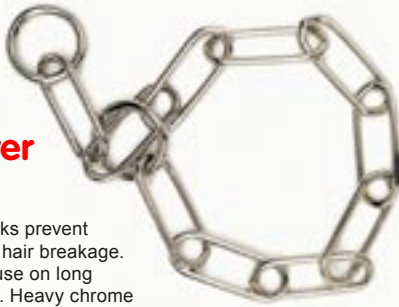

Extra Links (length of link in brackets)

CC001	Fine (1")	\$0.95
CC002	Medium (1-1/8")	\$1.15
CC003	Heavy (1-1/4")	\$1.25
CC004	Ex-Heavy (1-1/2")	\$1.79

Micro Prong Collars

For dogs 7 to 20lbs to be used for TRAINING purposes ONLY! Measure around your dog's neck just behind the ears, snug but not overly tight - the collar should fit snugly and not slide down the neck. Each collar comes with 10 removable stainless steel links. (Additional links sold separately - see size chart to the right)

Item#	Description	Price
CC009	Collar (10 links)	\$24.95
CC009L	Individual Links	\$2.25

Fitting Chart For Extra Links

Neck	Links	Neck	Links	Neck	Links
5 - 9"	0	11 3/4"	5	14 3/4"	10
9 1/2"	1	12 3/8"	6	15 1/4"	11
10"	2	13"	7	15 7/8"	12
10 1/2"	3	13 1/2"	8	16 1/2"	13
11"	4	14 1/8"	9	17"	14

(2 Links Equal 1")

CHAINWARE continued

Fur Saver Chokes

Extra large links prevent snagging and hair breakage. Excellent for use on long haired breeds. Heavy chrome plated finish.

Item#	Size	Price	Item#	Size	Price
CC040-16	16"	\$4.25	CC041-24	24"	\$5.95
CC040-18	18"	\$4.25	CC041-26	26"	\$5.95
CC040-20	20"	\$4.25	CC041-28	28"	\$5.95
CC040-22	22"	\$4.25	CC041-30	30"	\$5.95