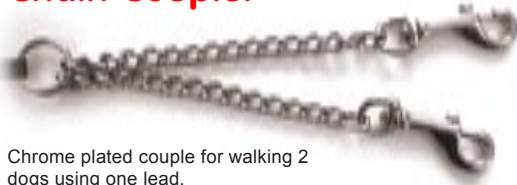

Chain Coupler

Chrome plated couple for walking 2 dogs using one lead.

Item#	Description	Price
CC061	16" overall length	$11.95
CC062	32" overall length	$17.95

Model 100 'Toy' Breed Show Lead

Made from high quality tubular nylon. Adjustable necksize. 48" long. Colours: Black, White, Red and Brown. (please specify colour)

Item#	Description	Price
SL011	Model 100	$7.99