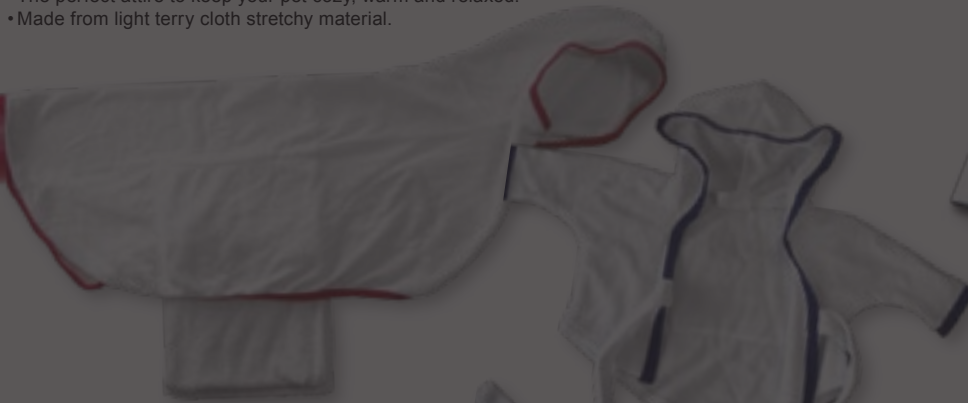

Item#	Size	Price
SP1382	250ml	\$19.49

A TOUCH OF LOVE 'SPA' ACCESSORIES - SIGNATURE COLLECTION

A Touch Of Love 'Spaw' Robes

- Handsomely embroidered with 'Spaw Accessories' Signature Collection logo.
- Perfect to throw on your pet after a spa treatment, bath or a swim.
- Small/X-Small robes use a belt fastener, medium and Large robes use a velcro fastener.
- The perfect attire to keep your pet cozy, warm and relaxed.
- Made from light terry cloth stretchy material.